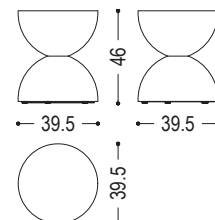

Stool made of a single block of scented cedar that features two semicircles positioned one on top of the other to form an hourglass.

CODE	SIZE	A7	A8	A9
CLESSIDRA	Ø 39,5 x H.46	■	■	■

AVAILABLE FINISHES:

A7: cedar

A8: sandblasted cedar

A9: cedar contract finish, vulcano cedar