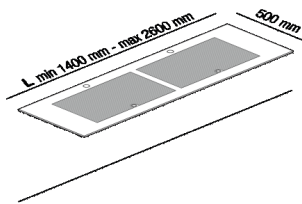

Wall mounted washbasin with 2 recesses

P-ELLINOX-2

Benedini Associati, Andrés Jost, Diego Cisi,
2022

Finishes

Brushed

Dark grey (Deep Caviar)

Materials

Corian®