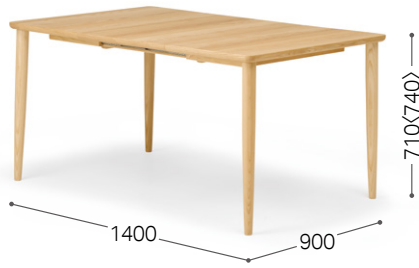

The top board is extendable.

① Japanese Oak WNF

② Japanese Ash GY

③ Japanese Ash NF

The top board is extendable.

④ Japanese Ash NF

Round Extension Table 120
Round Extension Table 120 H

[Image ①]

dia: 1200 (w: 1700 d: 1200)
h: 710 (740) h1: 680 (710)
h2: 620 (650) wbl: 720 (1220)

Round Extension Table 105
Round Extension Table 105 H

[Image ②]

dia: 1050 (w: 1550 d: 1050)
h: 710 (740) h1: 680 (710)
h2: 620 (650) wbl: 650 (1150)