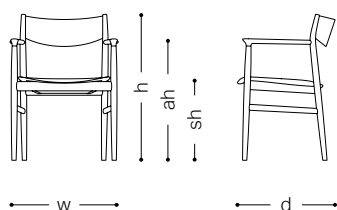

Size description for chairs

w width
d depth
h height
sh seat height
ah arm height
wt weight (kg)

Size description for tables

w width
d depth
h height
t thickness
h1 height from the floor to the bottom of the top board
h2 height from the floor to the cross pieces of the top board
wbl width between legs
dia diameter

dia: 1200 (w: 1700 d: 1200)
h: 710 (740) h1: 680 (710)
h2: 620 (650) wbl: 720 (1220)

Round Extension Table 105
Round Extension Table 105 H

[Image ②]

dia: 1050 (w: 1550 d: 1050)
h: 710 (740) h1: 680 (710)
h2: 620 (650) wbl: 650 (1150)

Extension Table 90 × 90
Extension Table 90 × 90 H

[Image ③]

w: 900 (1400) d: 900
h: 710 (740) h1: 680 (710)
h2: 620 (650) wbl: 740 (1240)

Round Table 120
Round Table 120 H

[Image ④]

dia: 1200
h: 710 (740) h1: 680 (710)
h2: 635 (665) wbl: 720

*Accessory: cross beams

Round Table 105
Round Table 105 H

dia: 1050
h: 710 (740) h1: 680 (710)
h2: 635 (665) wbl: 610

*Accessory: cross beams

*The figures in the parentheses are sizes at the time of extension; ones in the angle brackets express the height of H type. *Top board: random-match