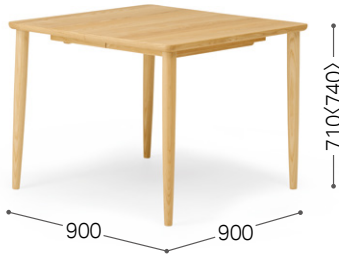

The top board is extendable.

① Japanese Oak WNF

② Japanese Ash GY

③ Japanese Ash NF

The top board is extendable.

④ Japanese Ash NF

Round Extension Table 120
Round Extension Table 120 H

[Image ①]

dia: 1200 (w: 1700 d: 1200)
h: 710 (740) h1: 680 (710)
h2: 620 (650) wbl: 720 (1220)

Round Extension Table 105
Round Extension Table 105 H

[Image ②]

dia: 1050 (w: 1550 d: 1050)
h: 710 (740) h1: 680 (710)
h2: 620 (650) wbl: 650 (1150)