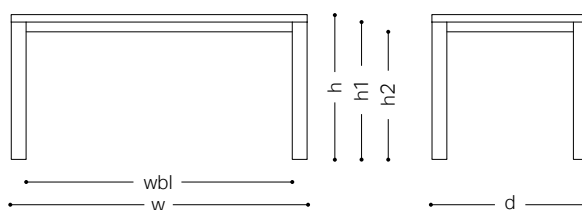

Size description for chairs

w width
d depth
h height
sh seat height
ah arm height
wt weight (kg)

Size description for tables

w width
d depth
h height
t thickness
h1 height from the floor to the bottom of the top board
h2 height from the floor to the cross pieces of the top board
wbl width between legs
dia diameter

dia: 1200 (w: 1700 d: 1200)
h: 710 (740) h1: 680 (710)
h2: 620 (650) wbl: 720 (1220)

Round Extension Table 105
Round Extension Table 105 H

[Image ②]

dia: 1050 (w: 1550 d: 1050)
h: 710 (740) h1: 680 (710)
h2: 620 (650) wbl: 650 (1150)

Extension Table 90 × 90
Extension Table 90 × 90 H

[Image ③]

w: 900 (1400) d: 900
h: 710 (740) h1: 680 (710)
h2: 620 (650) wbl: 740 (1240)

Round Table 120
Round Table 120 H

[Image ④]

dia: 1200
h: 710 (740) h1: 680 (710)
h2: 635 (665) wbl: 720

*Accessory: cross beams

Round Table 105
Round Table 105 H

dia: 1050
h: 710 (740) h1: 680 (710)
h2: 635 (665) wbl: 610

*Accessory: cross beams

*The figures in the parentheses are sizes at the time of extension; ones in the angle brackets express the height of H type. *Top board: random-match