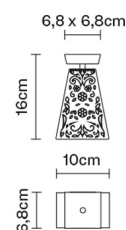

VICKY

**D69E0100**

Nicola Design

**Description**

Ceiling lamp with crystal diffuser. Polished chrome-plated finishes.

**Dimensions**

**Voltage**

220-240V

**Socket**

1xG9

**Light source and alternative bulbs**

cod. A11010C01

cod. A11004C20

G9 1x3,5W - LED  
Max Watt. 60W

G9 1x60W  
HSGST

**Material**

Net: 1.63 kg

**Packaging**

Gross weight: 1.75 kg  
Volume: 0.008 m<sup>3</sup>  
Number of boxes: 1

**Specs**

**EAC** IP20

**In the same family**