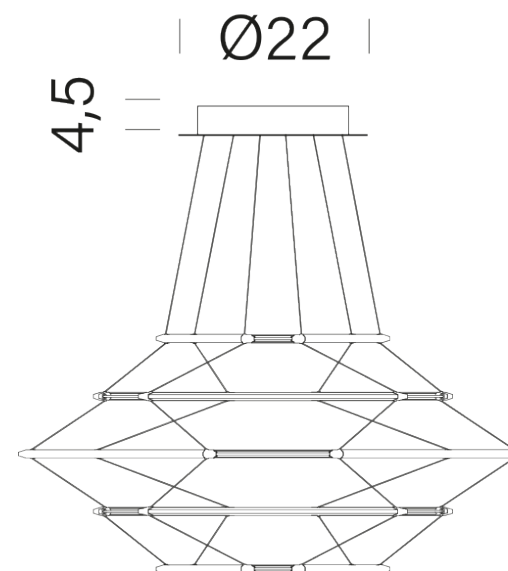

33 ± 2

DROP 5 - 2 / 2