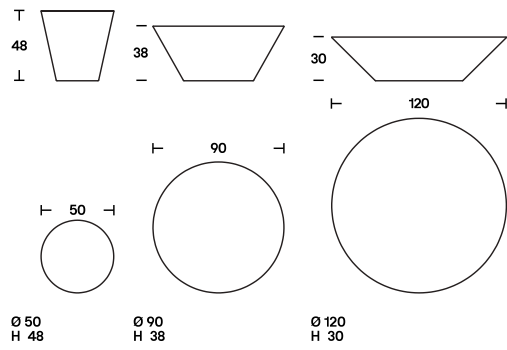

Pond

Year
Designer

2006
Marco Acerbis

A playful and spirited re-imagination of quintessential Italian living room pieces, the Pond family of cocktail and side tables, with a conical base that seems to disappear into shadow, creates an illusion of a watery surface in high-gloss glass, or intrigues with the mosaic of minerals and grains of the marble top. Easily adaptable to various spaces, the tables come in a range of measurements, with a 120 cm version on removable wheels which are hidden inside the base.

Dimensions

Finishes

Top in the version:

- mirrored glass
- lead mirrored glass
- extra-clear back-lacquered glass in the colors: black, white SW, linen, sand, clay, burgundy, pink, dark green, mustard yellow, brick red, navy blue.
- Arabescato White, Levanto Red or Alpi Green marble.