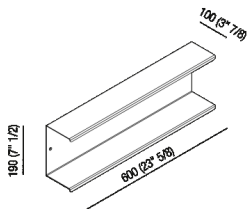

Double shelf 60 cm (23'' 5/8)
 AMC20924_

Konstantin Grcic, 2018

Shelves made of stainless steel suitable for outdoor ambiances.

Finishes

-  Matt black painted
-  Polished
-  Satin finish

Materials

-  Stainless steel

Double shelf realized in polished stainless steel, satin with polished edges or with opaque black finish (RAL9005).

Height:	190 cm	7'' 1/2 inches
Length:	60 cm	23'' 5/8 inches
Depth:	100 cm	3'' 7/8 inches

Main dimensions