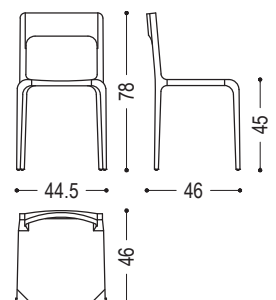

Chair entirely made of solid wood, characterized by the lightness of its structure.

CODE	SIZE	A1	A2	A3	A4
SLEEK-SED	W.44,5 x D.46 x H.45/78	■	■	■	■

AVAILABLE FINISHES:

A1: walnut without knots

A2: oak without knots

A3: oak without knots finish: whitened, mystic black, neutro

A4: oak without knots pigmented: ash grey, white milk, total black