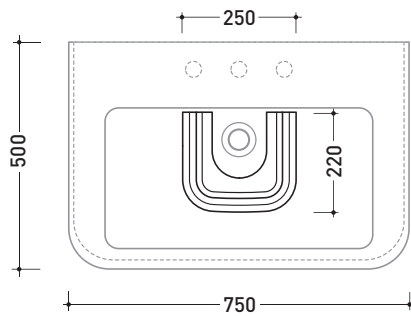

## MACOL+MA75L

Ceramic pedestal suitable for Madre 75 basin

Complements: **Madre 75 basin** (MA75L)  
**Line taps basin** EVERGREEN  
**Line accessories** EVERGREEN

Technical accessories: **Chrome siphon** (SIFL/CR) - **Gold siphon** (SIFDR)  
**Stop & Go drain** (PLSG)  
**CERAMIC Stop & Go drain** (PLCE)  
**Two piece set chrome tap filters** (RF026)  
**Wall fixing kit** (9002)

Package dim. pedestal	Weight <b>14,5 kg</b>	Pz. Pallet n° <b>20</b>
-----------------------	-----------------------	-------------------------

Package dim. basin	Weight <b>24,8 kg</b>	Pz. Pallet n° <b>12</b>
--------------------	-----------------------	-------------------------

CE

vista zenitale / zenital view

vista frontale / frontal view

vista laterale / lateral view

sizes in mm

Please consider a 2% tolerance on indicated measurements

CERAMIC: glossy finish

matt finish