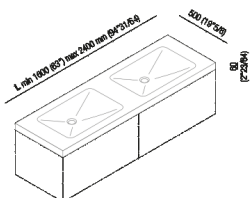

TECHNICAL SPECIFICATION SHEET
Washbasins integrated into the top Flat
XL Raso in appoggio
AXMRAS2Z_

Countertop 6 cm (2" 3/8) with two integrated washbasins Raso AXMRAS2Z_

Benedini Associati, 2002

Flat XL top to be rested on cabinets, with 6 cm thick and double Raso washbasin integrated, in Exmar.

Height:	6 cm	2" 3/8 inches
Depth:	50 cm	19" 3/4 inches

Note: It is available with a minimum length of 160 cm (63") and a maximum length of 240 cm (94" 1/2).

Finishes

White

Materials

Exmar