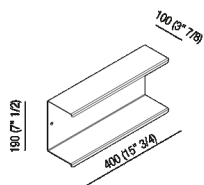

Double shelf 40 cm (15" 3/4)
 AMC20923_

Konstantin Grcic, 2018

Shelves made of stainless steel suitable for outdoor ambiances.

Finishes

- Matt black painted
- Polished
- Satin finish

Materials

- Stainless steel

Double shelf realized in polished stainless steel, satin with polished edges or with opaque black finish (RAL9005).

Height:	19 cm	7" 1/2 inches
Length:	40 cm	15" 3/4 inches
Depth:	10 cm	3" 7/8 inches

Note: Fixing kit included. Accessories are wall mounted by means of screws and wall plugs. Minimum order quantity: 4 pieces for any combination of item and finish. For smaller quantities, add 20% surcharge.

Main dimensions