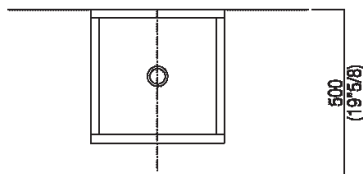

**Finiture**

-  Natural oak
-  Brown oak
-  Dark oak
-  Reconstituted with teak finish

**Materiali**

-  Wood

Altezza:	50 cm	19" 5/8 inches
Larghezza:	40 cm	15" 3/4 inches
Peso:	15 kg	33 lbs
Profondit� :	40 cm	15" 3/4 inches
Confezione:	47 x 44 x 66 cm	18" 4/8 x 17" 3/8 x 26" inches
Peso della confezione:	17 kg	37 lbs

Main dimensions

**Installation notes**

**\*h.consigliata / advised h.**

Holes for countertop washbasins and top mounted taps for top

**PIANO cm 50 / COUNTERTOP cm 50**

Posizione standard per rubinetto su piano  
Standard position for top mounted tap

Posizione standard per rubinetto a parete  
Standard position for wall mounted tap

Posizione speciale per rubinetto Sen a parete e Square con bocca curva  
Special position for wall mounted tap Sen and Square white curved spout

RUBINETTO SU PIANO NON POSSIBILE  
TOP MOUNTED TAP NOT POSSIBLE

NON NECESSARIA  
NOT NECESSARY

Tap position, recommended height

**SEN**

H 90/100 mm  
(3<sup>1</sup>/<sub>2</sub>-3<sup>7</sup>/<sub>8</sub>)