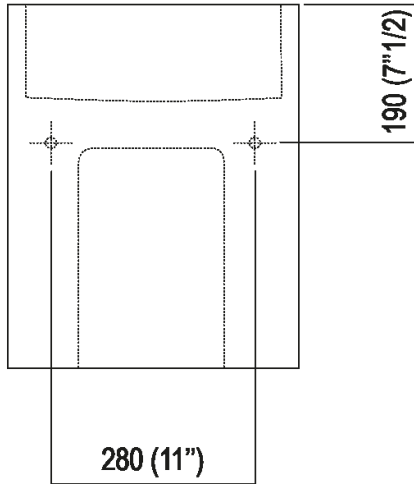

**Finiture**

-  Natural oak
-  Brown oak
-  Dark oak
-  Reconstituted with teak finish

**Materiali**

-  Wood

Altezza:	50 cm	19" 5/8 inches
Larghezza:	40 cm	15" 3/4 inches
Peso:	15 kg	33 lbs
Profondit� :	40 cm	15" 3/4 inches
Confezione:	47 x 44 x 66 cm	18" 4/8 x 17" 3/8 x 26" inches
Peso della confezione:	17 kg	37 lbs

Main dimensions

**Installation notes**

**\*h.consigliata / advised h.**

Holes for countertop washbasins and top mounted taps for top

**PIANO cm 50 / COUNTERTOP cm 50**

Posizione standard per rubinetto su piano  
Standard position for top mounted tap

Posizione standard per rubinetto a parete  
Standard position for wall mounted tap

Posizione speciale per rubinetto Sen a parete e Square con bocca curva  
Special position for wall mounted tap Sen and Square white curved spout

RUBINETTO SU PIANO NON POSSIBILE  
TOP MOUNTED TAP NOT POSSIBLE

NON NECESSARIA  
NOT NECESSARY

Tap position, recommended height

**SEN**

H 90/100 mm  
(3<sup>1</sup>/<sub>2</sub>-3<sup>7</sup>/<sub>8</sub>)