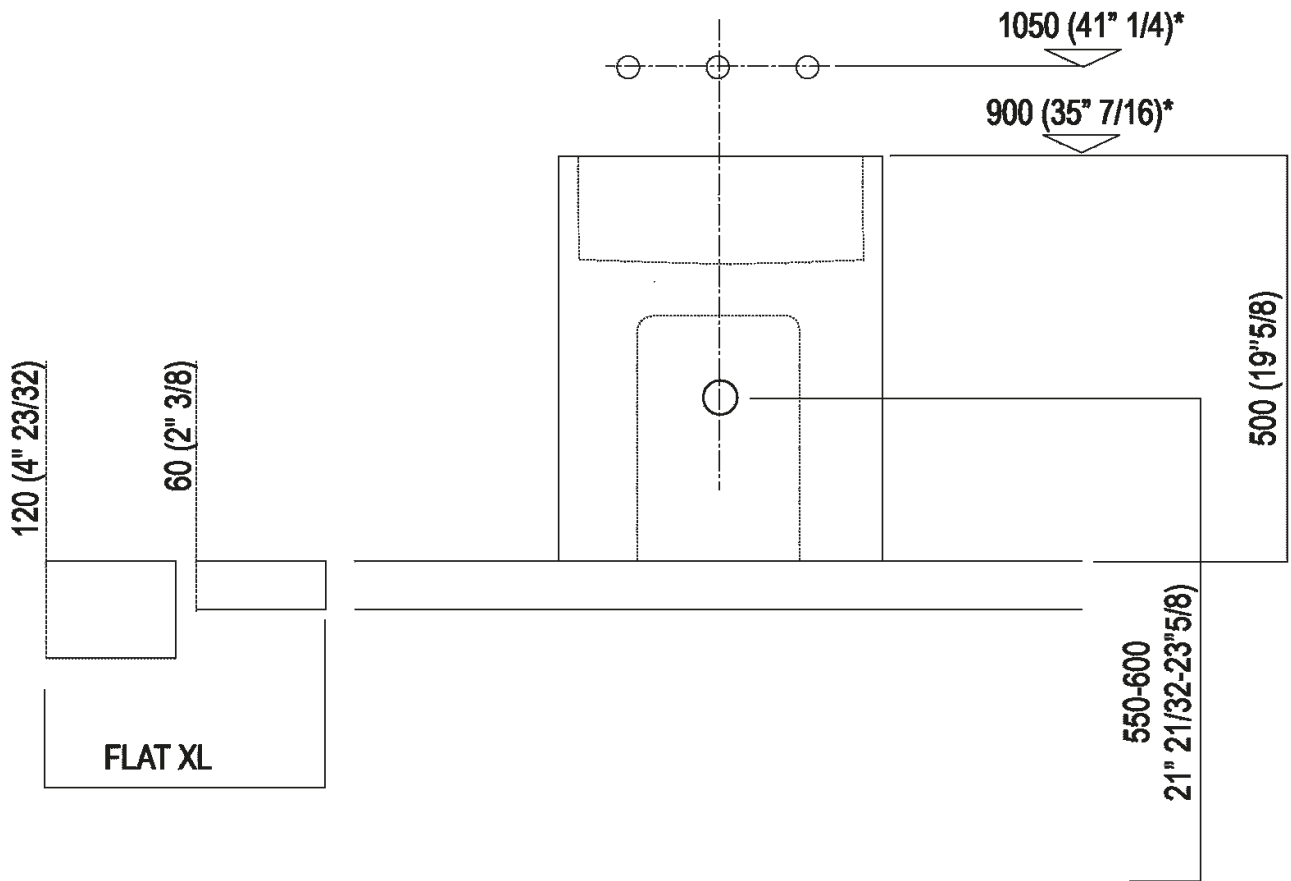

**Finiture**

-  Natural oak
-  Brown oak
-  Dark oak
-  Reconstituted with teak finish

**Materiali**

-  Wood

Altezza:	50 cm	19" 5/8 inches
Larghezza:	40 cm	15" 3/4 inches
Peso:	15 kg	33 lbs
Profondit� :	40 cm	15" 3/4 inches
Confezione:	47 x 44 x 66 cm	18" 4/8 x 17" 3/8 x 26" inches
Peso della confezione:	17 kg	37 lbs

Main dimensions

**Installation notes**

**\*h.consigliata / advised h.**

Holes for countertop washbasins and top mounted taps for top

**PIANO cm 50 / COUNTERTOP cm 50**

Posizione standard per rubinetto su piano  
Standard position for top mounted tap

Posizione standard per rubinetto a parete  
Standard position for wall mounted tap

Posizione speciale per rubinetto Sen a parete e Square con bocca curva  
Special position for wall mounted tap Sen and Square white curved spout

RUBINETTO SU PIANO NON POSSIBILE  
TOP MOUNTED TAP NOT POSSIBLE

NON NECESSARIA  
NOT NECESSARY

Tap position, recommended height

**SEN**

H 90/100 mm  
(3<sup>1</sup>/<sub>2</sub>-3<sup>7</sup>/<sub>8</sub>)