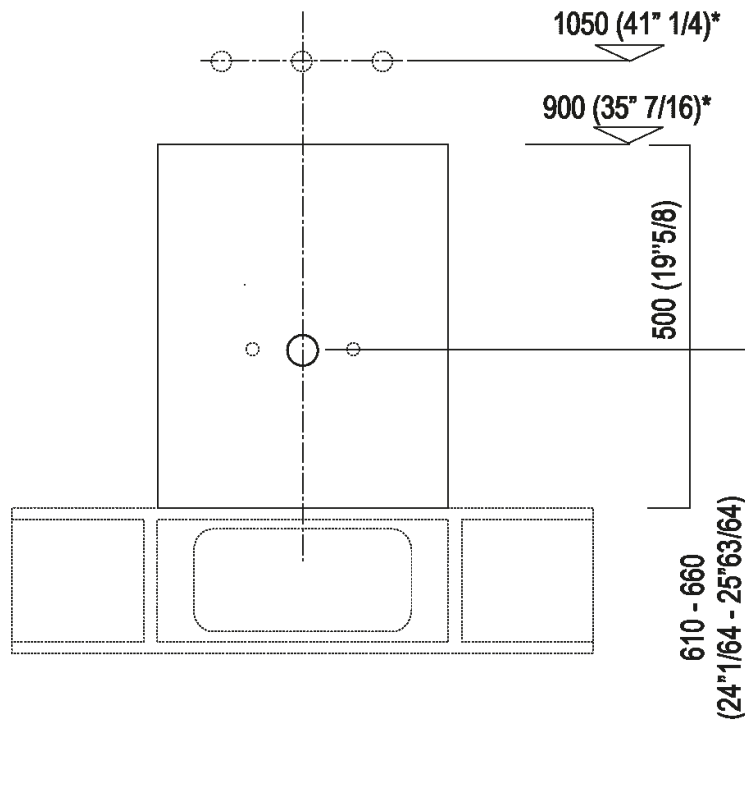

Main dimensions

**Installation notes**

**\*h.consigliata / advised h.**

Holes for countertop washbasins and top mounted taps for top

**PIANO cm 50 / COUNTERTOP cm 50**

Posizione standard per rubinetto su piano  
Standard position for top mounted tap

Posizione standard per rubinetto a parete  
Standard position for wall mounted tap

Posizione speciale per rubinetto Sen a parete e Square con bocca curva  
Special position for wall mounted tap Sen and Square white curved spout

RUBINETTO SU PIANO NON POSSIBILE  
TOP MOUNTED TAP NOT POSSIBLE

NON NECESSARIA  
NOT NECESSARY

Tap position, recommended height

**SEN**

H 90/100 mm  
(3<sup>1</sup>/<sub>2</sub>-3<sup>7</sup>/<sub>8</sub>)

**FEZ2 - LIMÓN - MEMORY - MEMORY MIX - SQUARE**

H 120 mm (4<sup>3</sup>/<sub>4</sub>)

Filo superiore lavabo  
Upper edge of wasbasin

Installation notes: on casing H 20 cm Lato

**Scarico per sifone a bottiglia**  
**Drain for bottle trap**