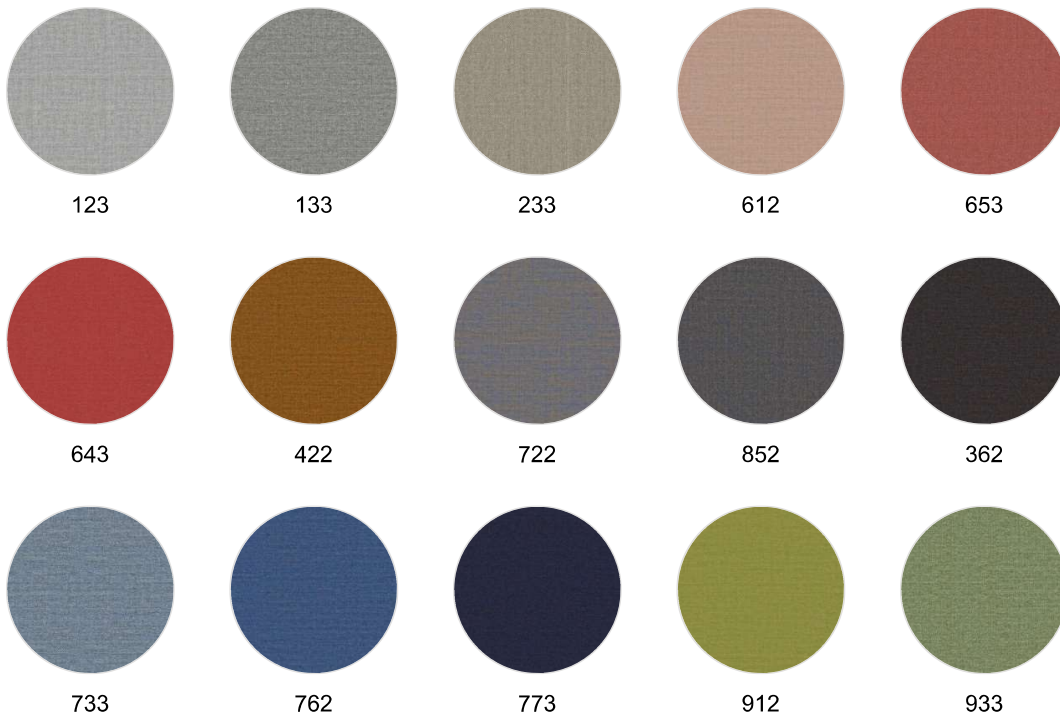

Colors and materials

Please note that the following fabrics are not suitable for partitions:

- Camira Vita
- kvadrat Febrik Mosaic 2
- Kvadrat Febrik Plecto

Fabric: Kvadrat Remix 3 (PG 21)