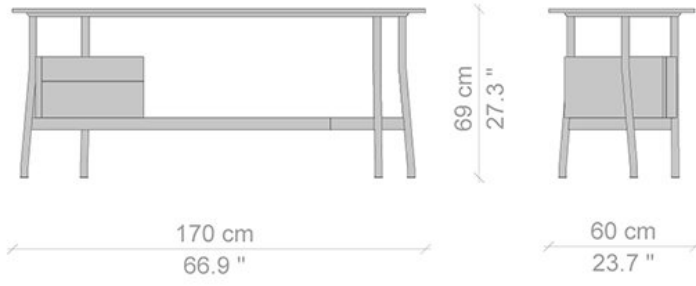

Cassina

L40 Sled Desk

Family **SLED**

Year of production **2012**

Dark stained oak desk with a right or left handed top and a right or left facing chest of drawers with a drawer tray.

Gallery

Dimensions

Designer