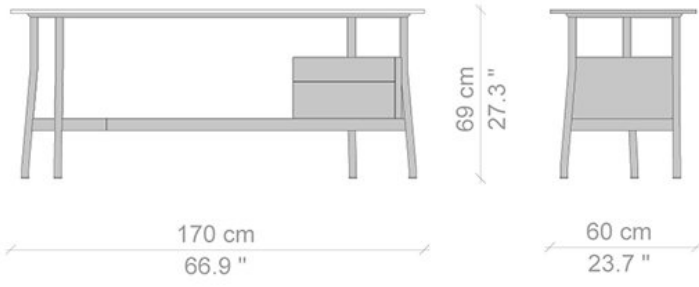

Cassina

L40 Sled Desk

Family **SLED**

Year of production **2012**

Dark stained oak desk with a right or left handed top and a right or left facing chest of drawers with a drawer tray.

Gallery

Dimensions

Designer