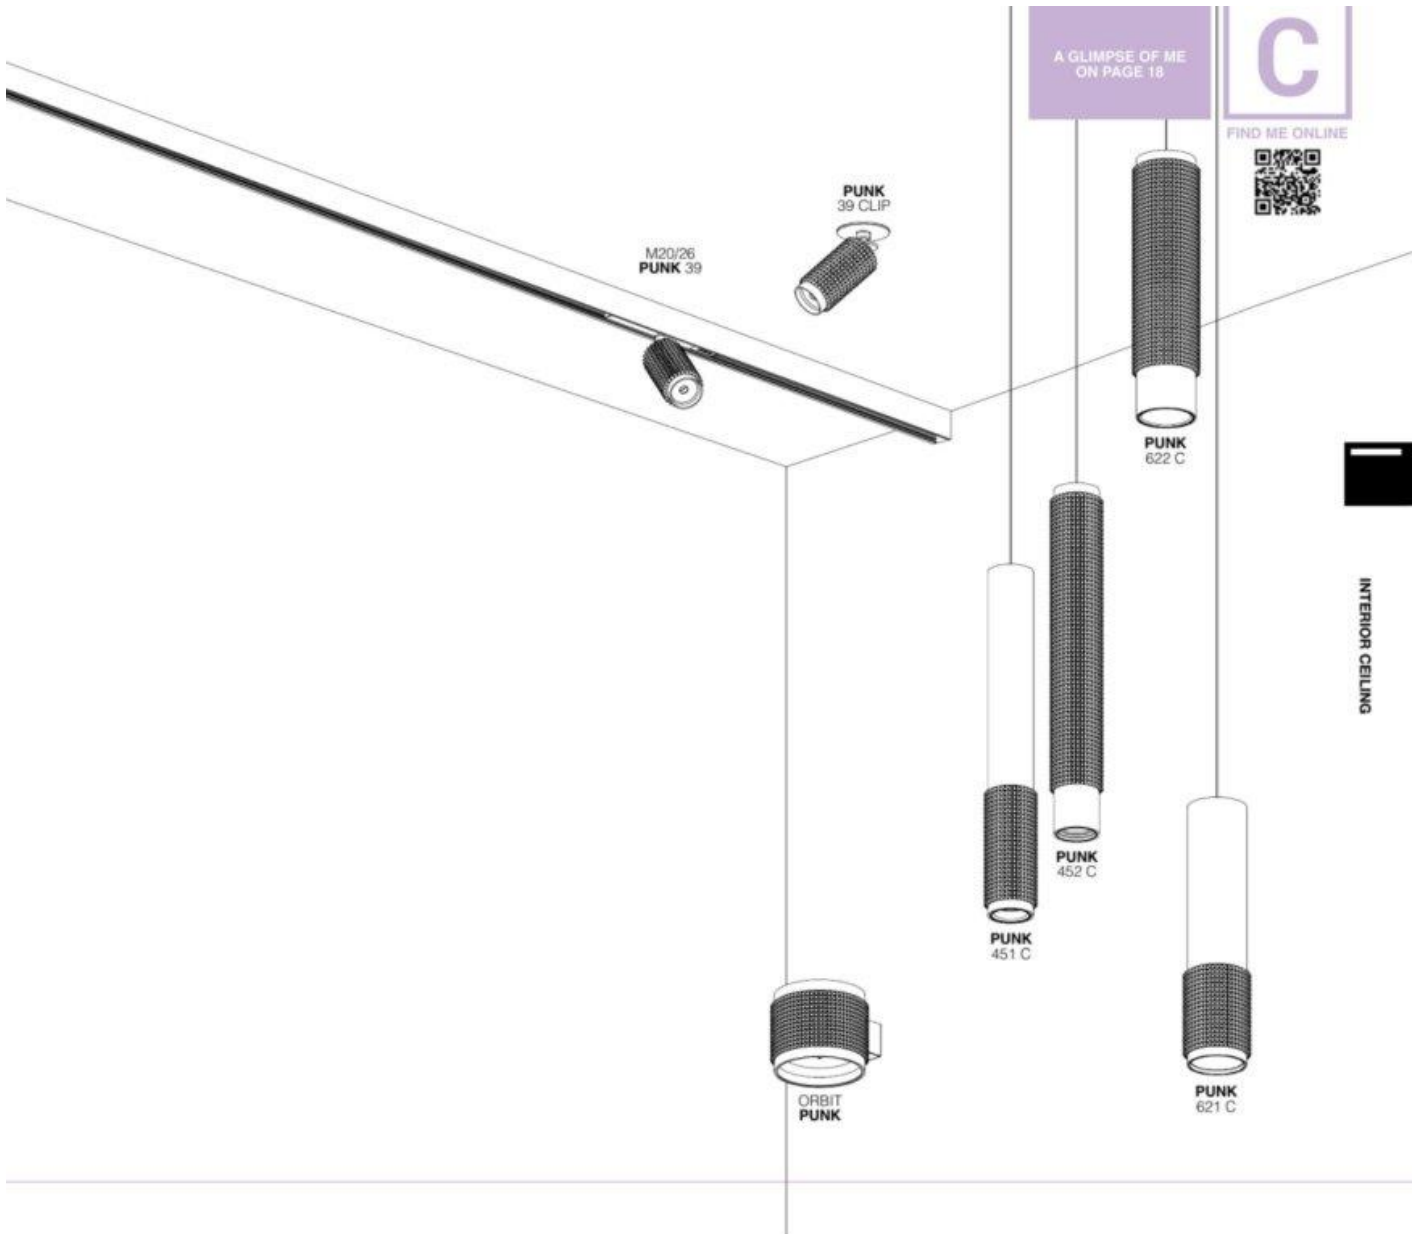

Don't be deceived: Punk Clip may look small with its diameter of only 39mm, its performance is big! The Clip system lets you install Punk as a semi-recessed light, only letting the luminaire head peeking out of the ceiling. With its particular design, the pendant versions of Punk make a statement on their own, but hanging them in a cluster make them look like a real eye-catcher. Combining different Punk lengths and different finishing colours makes a unique setting out of every Punk cluster.

QPAS51 GU10 / 100-240V / 50-60Hz

INCL. 1 x CABLE SUSP. SINGLE AUTO. 1.6m + 1 x CABLE 2 x 0.75mm²

IP20

IP20 (0.5)

IP20

IP20 (0.5)

FINISH YOUR SPECIFICATION

REQUIREMENT / OPTION / ACCESSORY

			PUNK						
			39 CLIP	451 C	452 C	621 C	621 C HI	622 C	622 C HI
LED POWER SUPPLY MORE INFO AND ALL POWER SUPPLIES ON FOLD-OUT RIGHT									
MAINS DIM (FE)	11	21012 0298	min. 55	R *					
1-10V DIM	15	300 90 124	min. 55	R *					
DALI DIM	14	300 90 125	min. 55	R *					
FINISH									
SPY TUBE	414 01 00	B/FBR/FG/MMAT/SG/W				R		R	
MIDISPY TUBE	414 03 00	B/FBR/FG/MMAT/SG/W		R	R				
MOUNTING KIT									
MOUNTING KIT FLUSH SPY	414 90 01		O						
INSTALLATION									
SUSPENSION + CONNECTION TRIMLESS	328 10 02			O	O	O	O	O	O
COVERSET R Ø100	204 00 100 B / W			O	O	O	O	O	O
HONEYCOMB / LENS / GLASS									
HONEYCOMB	413 03 01	B				A		A	
LINEAR SPREAD LENS	413 03 02					A		A	
SPREAD LENS	413 03 03					A		A	
SOFTENING LENS	413 03 04					A		A	
GLASS SBL	413 03 05					A		A	
LED LAMP MORE INFO TECHNICAL CHAPTER									
							O		O