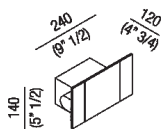

Wall mounted tap with horizontal flow for washbasin
 ASEN0912HSN

design Gwenael Nicolas, Curiosity, 2008

Wall mounted tap for washbasin.

Finishes

Black anodised

Materials

Aluminium

Wall mounted tap with horizontal flow for washbasin

Height:	14 cm	5" 1/2 inches
Width:	24 cm	9" 1/2 inches
Depth:	12 cm	4" 3/4 inches