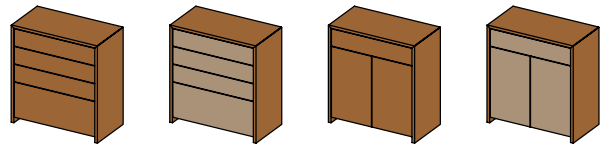

w	51.2	81.2
h	39.5 47.5	
d	42	

NKL 2L

lunetto bedside cabinet with 2 drawers

front: solid wood or coloured glass

glass colours: see p. 2

handles: touch fitting, nickel knob, stainless steel knob

types of wood: alder, beech, beech heartwood, oak, wild oak, cherry, walnut, wild walnut, oak white oil, wild oak white oil, swiss pine
wild wood versions only applicable on fronts

w	51.2	81.2
h	39.5 47.5	
d	42	

lunetto chests of drawers

KL 2LG

KL 4L

lunetto chest of drawers

KL 2LG: 2 drawers (height 15.6), 1 drawer (height 31.6)

KL 4L: 4 drawers (height 15.6)

front: solid wood or coloured glass

w	51.2	81.2	101.2
h	71.5		
d	42		

KL 3LG

KL 1LTP

lunetto chest of drawers

KL 3LG: 3 drawers (height 15.6), 1 drawer (height 31.6)

KL 1LTP: 1 drawer (height 15.6), 1 door

front: solid wood or coloured glass

glass colours: see p. 2