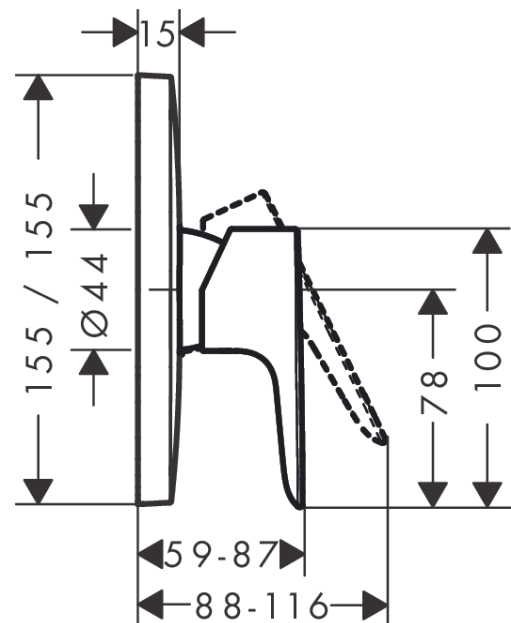

Talis E

Single lever shower mixer for concealed installation

Surfaces: **Chrome** Article Number: **71765000**

Description

product features

- 1 function
- connection type: basic set
- maximum flow rate at 3 bar: 29,3 l/min
- ceramic cartridge
- temperature limitation adjustable

Design awards

Product image

Scale drawing

Flowchart

Talis E
Single lever shower mixer for concealed installation
 Surfaces: **Chrome** Article Number: **71765000**

Exploded Drawing

Year of production: >10/19

Talis E
Single lever shower mixer for concealed installation
 Surfaces: **Chrome** Article Number: **71765000**

Spare part list

Year of production: >10/19

| Pos. | Description | Article Number | Price | PU |
|------|--------------------------|----------------|-------|----|
| 1 | handle | 92666000 | - | 1 |
| 2 | screw cover | 96338000 | - | 1 |
| 3 | escutcheon 155 / 155 mm | 95276000 | - | 1 |
| 4 | O-ring 43x3 | 98418000 | - | 1 |
| 5 | sleeve | 98790000 | - | 1 |
| 6 | holder for escutcheon | 98793000 | - | 1 |
| 7 | set of fixing screws | 96454000 | - | 1 |
| 8 | nut | 98796000 | - | 1 |
| 9 | O-ring 30x1,5 | 98433000 | - | 1 |
| 10 | O-ring 39x1,5 | 98400000 | - | 1 |
| 11 | cartridge, assy | 92730000 | - | 1 |
| 12 | locking screw for handle | 95140000 | - | 1 |
| 13 | seal | 95008000 | - | 1 |
| 14 | set of screws | 96525000 | - | 1 |
| 15 | O-ring 16x2 | 98133000 | - | 1 |
| 16 | O-Ring 22x2 | 98185000 | - | 1 |
| 17 | flow limiter (22 l/min) | 95884000 | - | 1 |
| 18 | noise reduction | 96429000 | - | 1 |
| 19 | extension 25 mm | 13595000 | - | 1 |
| 20 | set of fixing screws | 97747000 | - | 1 |
| 21 | extension 22 mm | 15597000 | - | 1 |
| a | concealed item | 01800180 | - | 1 |