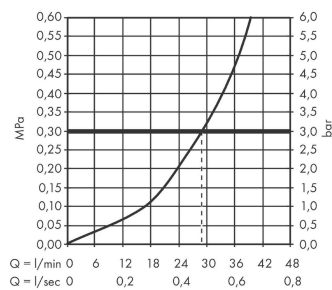

Talis E

Single lever shower mixer for concealed installation

Surfaces: **Chrome** Article Number: **71765000**

Description

product features

- 1 function
- connection type: basic set
- maximum flow rate at 3 bar: 29,3 l/min
- ceramic cartridge
- temperature limitation adjustable

Design awards

Product image

Scale drawing

Flowchart

Talis E
Single lever shower mixer for concealed installation
 Surfaces: **Chrome** Article Number: **71765000**

Exploded Drawing

Year of production: >10/19