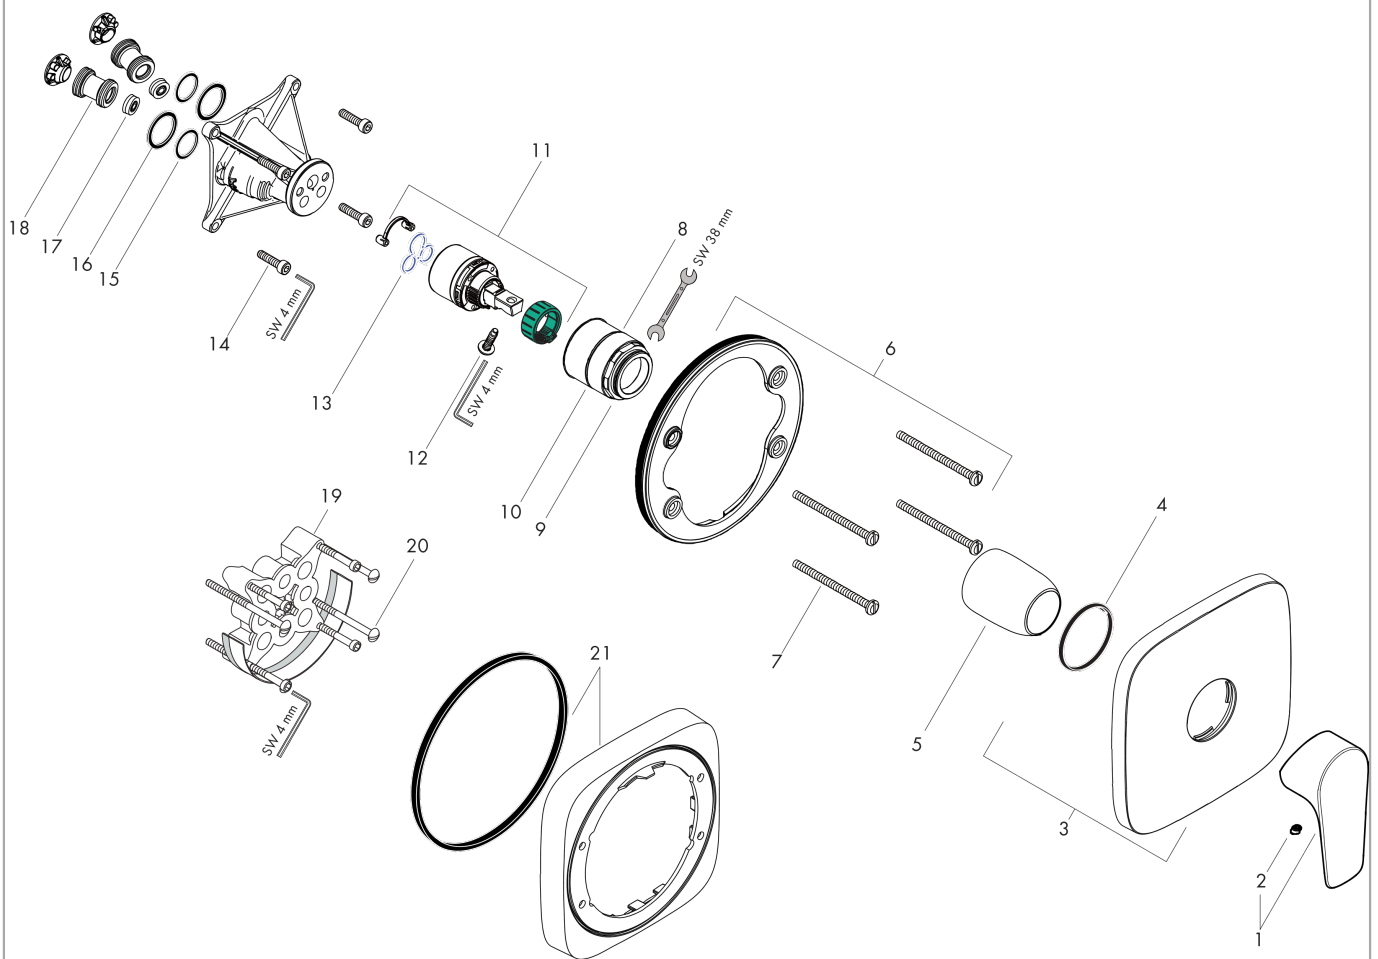

Talis E

Single lever shower mixer for concealed installation

Surfaces: **Chrome** Article Number: **71765000**

Description

product features

- 1 function
- connection type: basic set
- maximum flow rate at 3 bar: 29,3 l/min
- ceramic cartridge
- temperature limitation adjustable

Design awards

Product image

Scale drawing

Flowchart

Talis E
Single lever shower mixer for concealed installation
 Surfaces: **Chrome** Article Number: **71765000**

Exploded Drawing

Year of production: >10/19

Talis E
Single lever shower mixer for concealed installation
 Surfaces: **Chrome** Article Number: **71765000**

Spare part list

Year of production: >10/19

| Pos. | Description | Article Number | Price | PU |
|------|--------------------------|----------------|-------|----|
| 1 | handle | 92666000 | - | 1 |
| 2 | screw cover | 96338000 | - | 1 |
| 3 | escutcheon 155 / 155 mm | 95276000 | - | 1 |
| 4 | O-ring 43x3 | 98418000 | - | 1 |
| 5 | sleeve | 98790000 | - | 1 |
| 6 | holder for escutcheon | 98793000 | - | 1 |
| 7 | set of fixing screws | 96454000 | - | 1 |
| 8 | nut | 98796000 | - | 1 |
| 9 | O-ring 30x1,5 | 98433000 | - | 1 |
| 10 | O-ring 39x1,5 | 98400000 | - | 1 |
| 11 | cartridge, assy | 92730000 | - | 1 |
| 12 | locking screw for handle | 95140000 | - | 1 |
| 13 | seal | 95008000 | - | 1 |
| 14 | set of screws | 96525000 | - | 1 |
| 15 | O-ring 16x2 | 98133000 | - | 1 |
| 16 | O-Ring 22x2 | 98185000 | - | 1 |
| 17 | flow limiter (22 l/min) | 95884000 | - | 1 |
| 18 | noise reduction | 96429000 | - | 1 |
| 19 | extension 25 mm | 13595000 | - | 1 |
| 20 | set of fixing screws | 97747000 | - | 1 |
| 21 | extension 22 mm | 15597000 | - | 1 |
| a | concealed item | 01800180 | - | 1 |