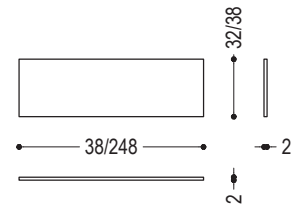

AVAILABLE FINISHES:

A1: walnut without knots, walnut with knots

A2: oak without knots, oak with knots, cherry, maple

A3: oak with knots finish: neutro