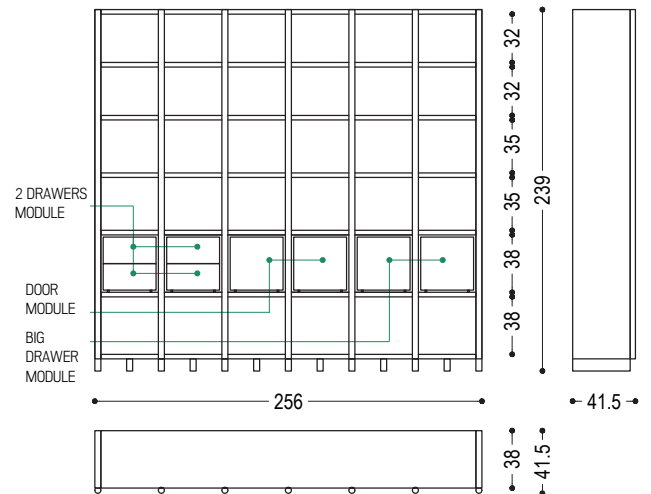

Bookshelf in solid wood and multilayer, characterized by a system of sides and modular shelves with plinth. It can be fitted according to different furnishing needs and can be also supplied with double doors and drawers assembled with dovetail joints, equipped with push-pull opening system.

COMPOSITION				
CODE	SIZE	A1	A2	A3
BIBLIO COMP	W.256 x D.41,5 x H.239	■	■	■

**AVAILABLE FINISHES:**

**A1:** walnut without knots, walnut with knots

**A2:** oak without knots, oak with knots, cherry, maple

# BIBLIO

SIDE PANEL				
CODE	SIZE	A1	A2	A3
B-SPALLA-131	W.4 x D.38 x H.131	■	■	■
B-SPALLA-169	W.4 x D.38 x H.169	■	■	■
B-SPALLA-204	W.4 x D.38 x H.204	■	■	■
B-SPALLA-239	W.4 x D.38 x H.239	■	■	■
B-SPALLA-52	W.4 x D.38 x H.52	■	■	■
B-SPALLA-93	W.4 x D.38 x H.93	■	■	■

## BACK

CODE	SIZE	A1	A2	A3
B-SCHIENALE-130	W.128 x D.2 x H.32/38	■	■	■
B-SCHIENALE-172	W.164 x D.2 x H.32/38	■	■	■
B-SCHIENALE-214	W.206 x D.2 x H.32/38	■	■	■
B-SCHIENALE-256	W.248 x D.2 x H.32/38	■	■	■
B-SCHIENALE-46	W.38 x D.2 x H.32/38	■	■	■
B-SCHIENALE-88	W.80 x D.2 x H.32/38	■	■	■