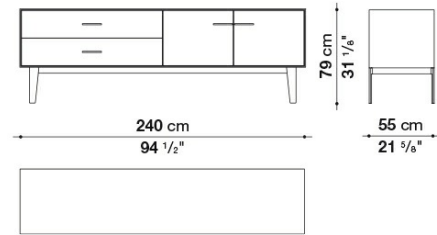

**EU22AS**

**EU22AD**

**EU22AD**

**EU23A**

**EU23A**

B&B Italia reserves the right to make technological and aesthetic improvements to its models, including changes to the sizes and materials, without notice. The technical drawings do not define the details of the product. The measurements shown are indicative and may undergo changes. In particular, the dimensions relevant to the padded parts are subject to usage tolerances over time caused by the normal adjustment of the padding. For the specific information, please contact the dealer closest to you.