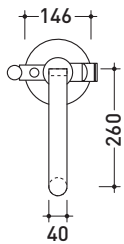

One

➔ FLAMINIA.

design **LUDOVICA+ROBERTO PALOMBA** and **SERGIO MORI** 2003

112580

Free-standing bath set with spout, mixer and hand-shower

Complements: **Line accessories: TWO**
Line accessories: HOOP

Package dim. **127 x 31 x 20 cm** | Weight **11,5 kg** | Pz. Pallet n° -

vista zenitale / zenital view

vista frontale / frontal view

vista laterale / lateral view

sizes in mm

BRASS: glossy finish

chrome

<http://www.ceramicaflaminia.it/en/products/307-one>

©ceramicaflaminiaspa - All rights reserved. Unauthorized copying, publication, reproduction as well as partial reproduction are prohibited