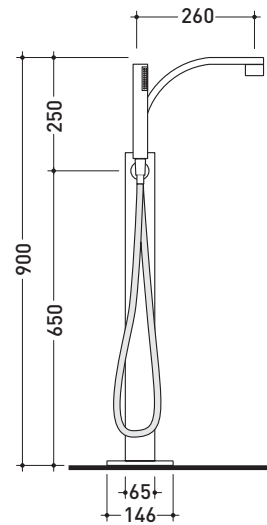

One

➔ FLAMINIA.

design **LUDOVICA+ROBERTO PALOMBA** and **SERGIO MORI** 2003

112580

Free-standing bath set with spout, mixer and hand-shower

Complements: **Line accessories: TWO**
Line accessories: HOOP

Package dim. **127 x 31 x 20 cm** | Weight **11,5 kg** | Pz. Pallet n° -

vista zenitale / zenital view

vista frontale / frontal view

vista laterale / lateral view

sizes in mm

BRASS: glossy finish

chrome

<http://www.ceramicaflaminia.it/en/products/307-one>

©ceramicaflaminiaspa - All rights reserved. Unauthorized copying, publication, reproduction as well as partial reproduction are prohibited