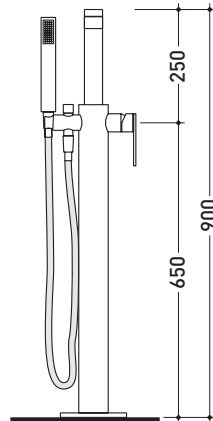

One

➔ FLAMINIA.

design **LUDOVICA+ROBERTO PALOMBA** and **SERGIO MORI** 2003

112580

Free-standing bath set with spout, mixer and hand-shower

Complements: **Line accessories: TWO**
Line accessories: HOOP

Package dim. **127 x 31 x 20 cm** | Weight **11,5 kg** | Pz. Pallet n° -

vista zenitale / zenital view

vista frontale / frontal view

vista laterale / lateral view

sizes in mm

BRASS: glossy finish

chrome

<http://www.ceramicaflaminia.it/en/products/307-one>

©ceramicaflaminiaspa - All rights reserved. Unauthorized copying, publication, reproduction as well as partial reproduction are prohibited