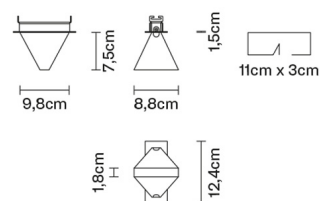

TRIPLA

F41F0111

Formidable Studio & Desall

Description

Downlight with crystal diffuser. Structure in polished aluminium.

Dimensions

Voltage

220-240V

Ceiling

Weight Lamp

Net: 0.8 kg

Packaging

Gross weight: 0.87 kg
Volume: 0.004 m³
Number of boxes: 1

Specs

IP40
IP55