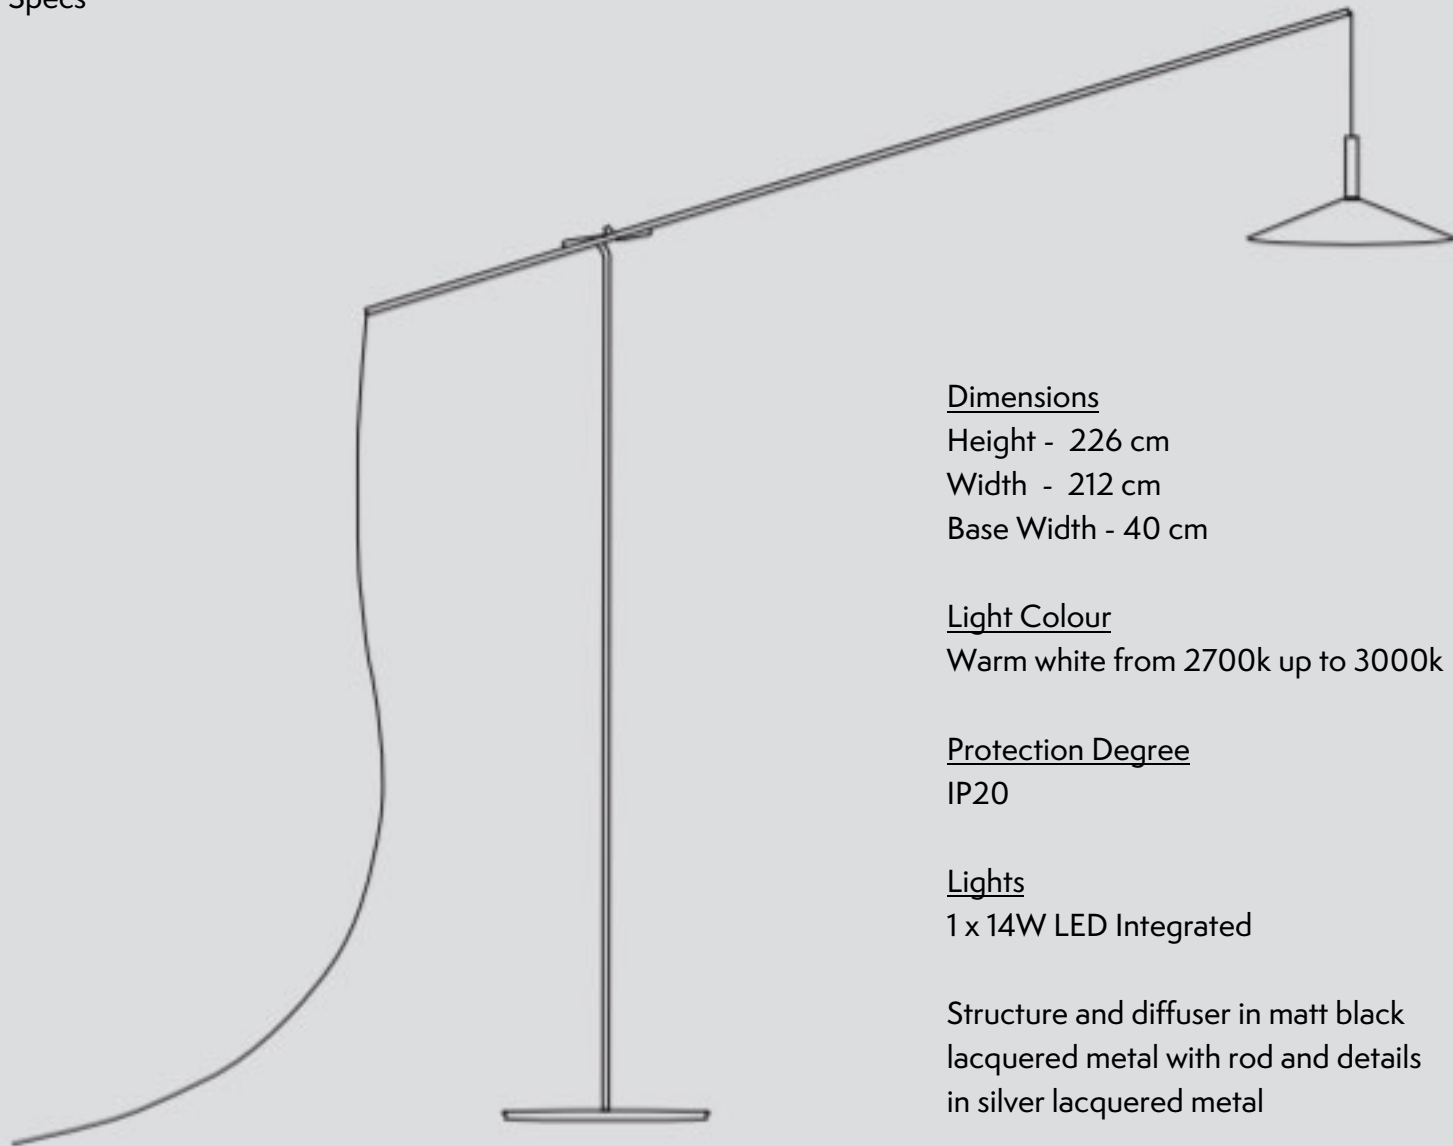

Altura floor lamp

212

Specs

Dimensions

Height - 226 cm

Width - 212 cm

Base Width - 40 cm

Light Colour

Warm white from 2700k up to 3000k

Protection Degree

IP20

Lights

1 x 14W LED Integrated

Structure and diffuser in matt black lacquered metal with rod and details in silver lacquered metal

226

ø40