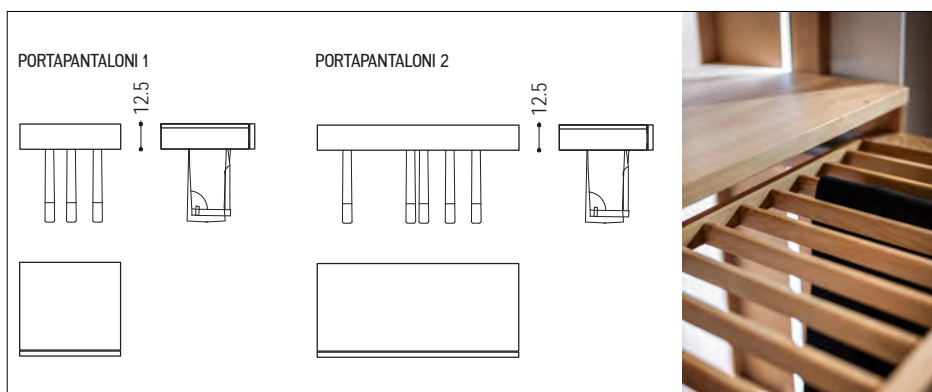

WARDROBES COMPONENTS

PUSH-PULL TROUSERS-TRAY

CODE		A1	A2	A3	A4	A5	A7
PORTAPANTALONI 1	INSIDE DRAWERS FOR SINGLE MODULE	■	■	■	■	■	■
PORTAPANTALONI 2	INSIDE DRAWERS FOR DOUBLE MODULE	■	■	■	■	■	■

AVAILABLE FINISHES:

A1: walnut without knots, walnut with knots, elm

A2: oak without knots, oak with knots, cherry, maple

A3: oak without knots finish: whitened, mystic black, neutro

oak with knots finish: whitened, mystic black, neutro

A4: oak without knots pigmented: ash grey, white milk, total black

oak with knots pigmented: ash grey, white milk, total black

N.B.: pigmented surfaces only outside, inside cedar

A5: oak: with knots tabacco

A7: cedar

LED LIGHTING SYSTEM FOR WARDROBE

PRICE FOR ONE MODULE INCLUDING: 2 LED STRIPS 2 PROFILES TO INSERT LED STRIPS 1 POWER SUPPLY (SUITABLE UP TO 30 WATT) 1 DETECTOR AVAILABLE IN 2 VERSIONS (MOTION DETECTOR OR WHEN THE DOOR IS OPENED)	■