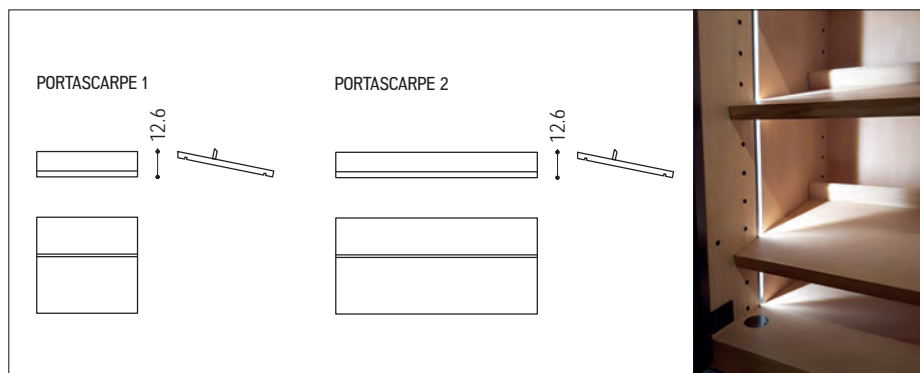

A4: oak without knots pigmented: ash grey, white milk, total black

oak with knots pigmented: ash grey, white milk, total black

A5: oak: with knots tabacco

A7: cedar

WARDROBES COMPONENTS

CLOSET ROD

CODE	SIZE	WOOD
YCL 02003.002-W	L 50 x H 3 SUITABLE FOR DOUBLE MODULE	■
YCL 02003.001-W	L 100 x H 3 SUITABLE FOR DOUBLE MODULE	■