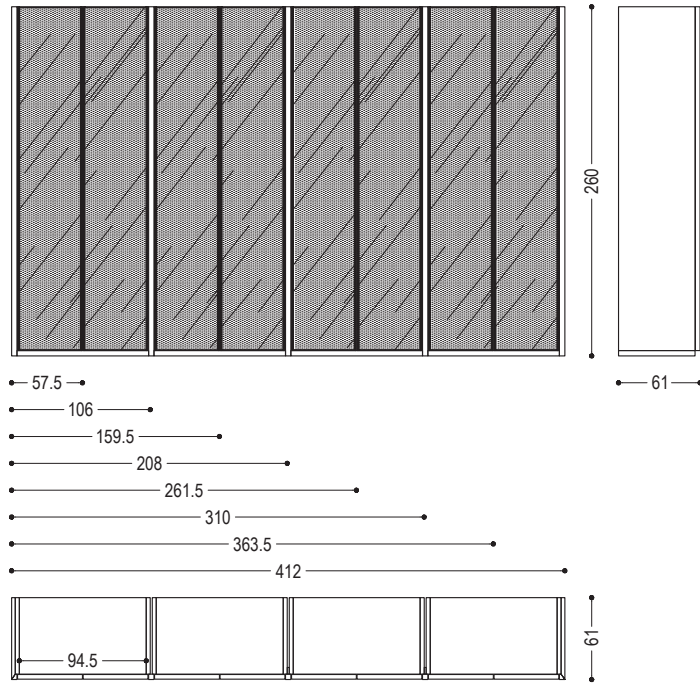

A7: cedar

FEASIBILITY DOOR PANEL	
SATIN GLASS	■
SMOKED GLASS	■
LACQUERED GLASS (ONLY SELECTED RAL COLOURS)	■

AVANT

AVANT 2/3/4/5/6/7/8-220

AVANT 2/3/4/5/6/7/8-240

AVANT 2/3/4/5/6/7/8-260

WOOD

A1