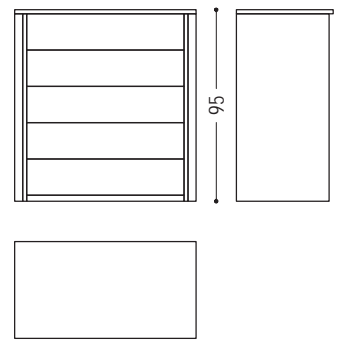

A7: cedar

SURCHARGE FOR UPHOLSTERED DRAWER BOTTOM (ATTENTION: PRICE PER DRAWER)

LEATHER OLIMPIA	■
-----------------	---

YCL 02001.008

YCL 02001.0010

YCL 02001.007

YCL 02001.009

CHEST OF DRAWERS WITH HANDLES