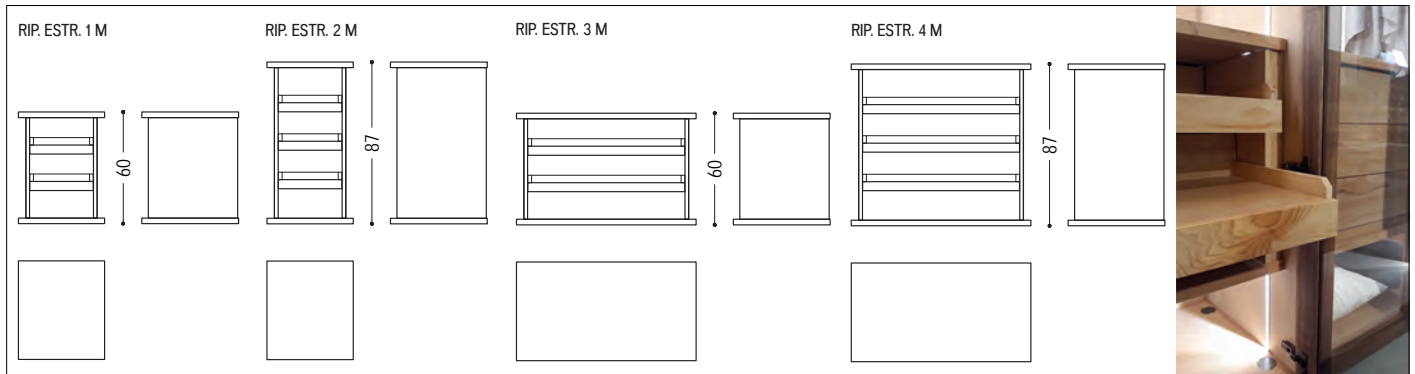

A7: cedar

WARDROBES COMPONENTS

SURCHARGE FOR UPHOLSTERED SHELF BOTTOM (ATTENTION: PRICE PER SHELF)

LEATHER OLIMPIA	■
-----------------	---

GRID-TRAY FOR DRAWER

CODE		A1	A2	A5	A7
PORTAOGGETTI CASSETTO 1	INSIDE DRAWERS FOR SINGLE MODULE	■	■	■	■
PORTAOGGETTI CASSETTO 2	INSIDE DRAWERS FOR DOUBLE MODULE	■	■	■	■