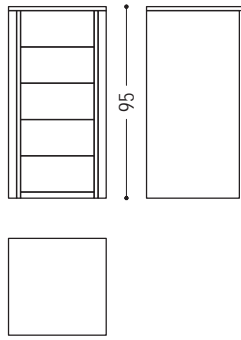

A7: cedar

SURCHARGE FOR UPHOLSTERED DRAWER BOTTOM (ATTENTION: PRICE PER DRAWER)

LEATHER OLIMPIA	■
-----------------	---

YCL 02001.008

YCL 02001.0010

YCL 02001.007

YCL 02001.009

CHEST OF DRAWERS WITH HANDLES