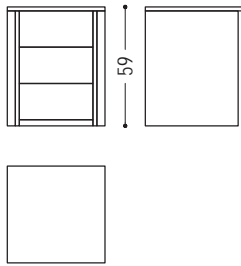

WARDROBES COMPONENTS

PUSH-PULL CHEST OF DRAWERS

STANDARD VERSION: DRAWERS WITH PUSH-PULL SYSTEM, ON METAL RUNNERS

CODE	SIZE	NUMBER OF DRAWERS	A1	A2	A3	A4	A5	A7
YCL 02001.008	FOR SINGLE MODULE H 59	3 DRAWERS	■	■	■	■	■	■
YCL 02001.0010	FOR SINGLE MODULE H 95	5 DRAWERS	■	■	■	■	■	■
YCL 02001.007	FOR DOUBLE MODULE H 59	3 DRAWERS	■	■	■	■	■	■
YCL 02001.009	FOR DOUBLE MODULE H 95	5 DRAWERS	■	■	■	■	■	■

AVAILABLE FINISHES:

A1: walnut without knots, walnut with knots, elm

A2: oak without knots, oak with knots, cherry, maple

A3: oak without knots finish: whitened, mystic black, neutro
oak with knots finish: whitened, mystic black, neutro

A4: oak without knots pigmented: ash grey, white milk, total black
oak with knots pigmented: ash grey, white milk, total black
N.B.: pigmented surfaces only outside, inside cedar

A5: oak: with knots tabacco

A7: cedar

SURCHARGE FOR UPHOLSTERED DRAWER BOTTOM (ATTENTION: PRICE PER DRAWER)

LEATHER OLIMPIA	■

YCL 02001.008