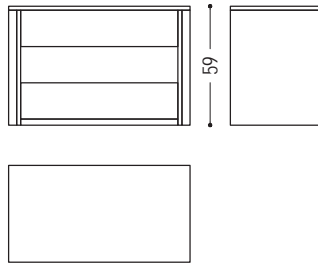

A7: cedar

SURCHARGE FOR UPHOLSTERED DRAWER BOTTOM (ATTENTION: PRICE PER DRAWER)

LEATHER OLIMPIA	■
-----------------	---

YCL 02001.008

YCL 02001.0010

YCL 02001.007

YCL 02001.009

CHEST OF DRAWERS WITH HANDLES