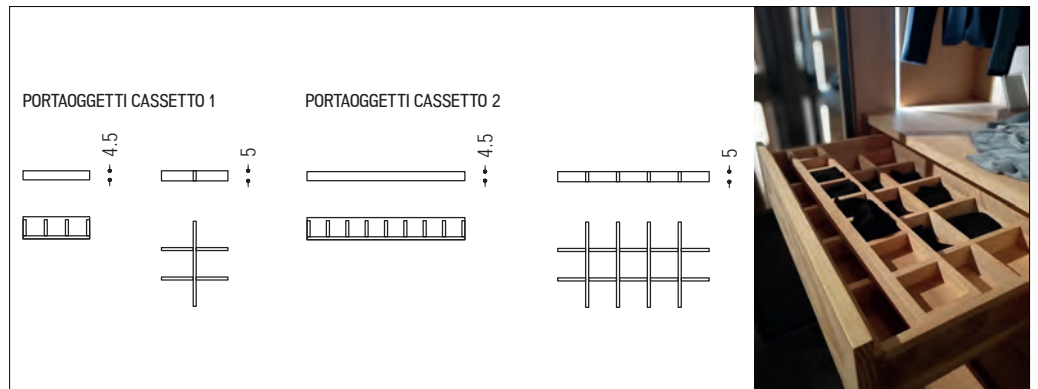

WARDROBES COMPONENTS

SURCHARGE FOR UPHOLSTERED SHELF BOTTOM (ATTENTION: PRICE PER SHELF)

LEATHER OLIMPIA	■

GRID-TRAY FOR DRAWER

CODE		A1	A2	A5	A7
PORTAOGGETTI CASSETTO 1	INSIDE DRAWERS FOR SINGLE MODULE	■	■	■	■
PORTAOGGETTI CASSETTO 2	INSIDE DRAWERS FOR DOUBLE MODULE	■	■	■	■

AVAILABLE FINISHES:

A1: walnut without knots, walnut with knots, elm

A2: oak without knots, oak with knots, cherry, maple

A5: oak: with knots tabacco

A7: cedar