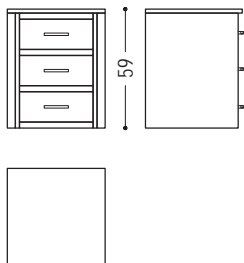

WARDROBES COMPONENTS

SURCHARGE FOR UPHOLSTERED DRAWER BOTTOM (ATTENTION: PRICE PER DRAWER)

LEATHER OLIMPIA	■

YCL 02001.004