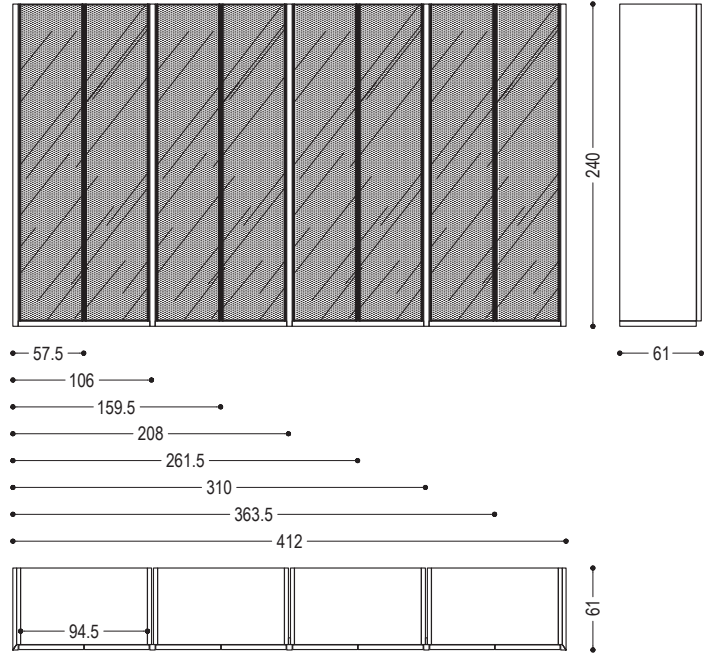

A7: cedar

FEASIBILITY DOOR PANEL	
SATIN GLASS	■
SMOKED GLASS	■
LACQUERED GLASS (ONLY SELECTED RAL COLOURS)	■

AVANT

AVANT 2/3/4/5/6/7/8-220

AVANT 2/3/4/5/6/7/8-240

AVANT 2/3/4/5/6/7/8-260

WOOD

A1