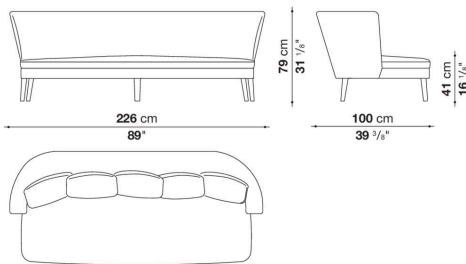

## Technical information

---

Internal frame  
tubular steel and steel profiles  
Internal frame upholstery  
Bayfit® flexible cold shaped polyurethane foam, polyester fibre cover  
Seat cushion upholstery  
shaped polyurethane, sterilized down, polyester fibre cover  
Back cushion (FB40-FB60)  
down feather and polyester fibre, box style typology  
Chaise longue back cushion (2807)  
sterilized down, polyester fibre, polyester fibre cover  
Legs  
thermoplastic material or covered in fabric or leather  
Base-frame  
solid wood  
Ferrules  
thermoplastic material  
Cover  
fabric (blanket stitching) or leather (blanket stitching or raised stitching)

# Technical drawings

**2852T**

**2853T**

**2802BT**

**2802AT**

**2803BT**

**2852CT**

2853CT