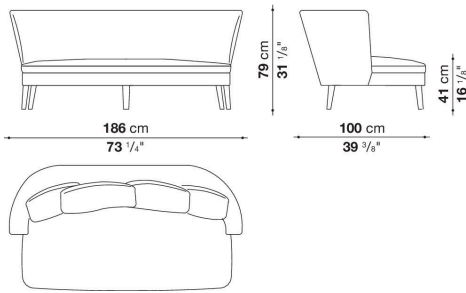

## Technical information

---

Internal frame  
tubular steel and steel profiles  
Internal frame upholstery  
Bayfit® flexible cold shaped polyurethane foam, polyester fibre cover  
Seat cushion upholstery  
shaped polyurethane, sterilized down, polyester fibre cover  
Back cushion (FB40-FB60)  
down feather and polyester fibre, box style typology  
Chaise longue back cushion (2807)  
sterilized down, polyester fibre, polyester fibre cover  
Legs  
thermoplastic material or covered in fabric or leather  
Base-frame  
solid wood  
Ferrules  
thermoplastic material  
Cover  
fabric (blanket stitching) or leather (blanket stitching or raised stitching)

# Technical drawings

**2852T**

**2853T**

**2802BT**

**2802AT**

**2803BT**

**2852CT**

2853CT