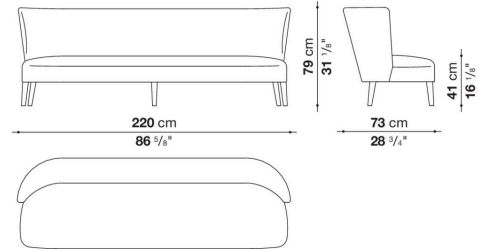

## Technical information

---

Internal frame  
tubular steel and steel profiles  
Internal frame upholstery  
Bayfit® flexible cold shaped polyurethane foam, polyester fibre cover  
Seat cushion upholstery  
shaped polyurethane, sterilized down, polyester fibre cover  
Back cushion (FB40-FB60)  
down feather and polyester fibre, box style typology  
Chaise longue back cushion (2807)  
sterilized down, polyester fibre, polyester fibre cover  
Legs  
thermoplastic material or covered in fabric or leather  
Base-frame  
solid wood  
Ferrules  
thermoplastic material  
Cover  
fabric (blanket stitching) or leather (blanket stitching or raised stitching)

# Technical drawings

**2852T**

**2853T**

**2802BT**

**2802AT**

**2803BT**

**2852CT**

2853CT