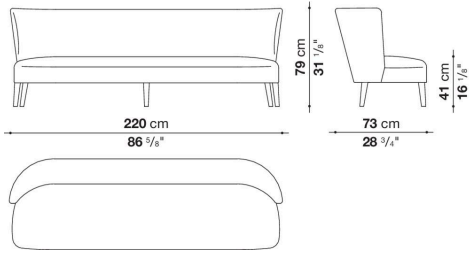

## Technical information

---

Internal frame  
tubular steel and steel profiles  
Internal frame upholstery  
Bayfit® flexible cold shaped polyurethane foam, polyester fibre cover  
Seat cushion upholstery  
shaped polyurethane, sterilized down, polyester fibre cover  
Back cushion (FB40-FB60)  
down feather and polyester fibre, box style typology  
Chaise longue back cushion (2807)  
sterilized down, polyester fibre, polyester fibre cover  
Legs  
thermoplastic material or covered in fabric or leather  
Base-frame  
solid wood  
Ferrules  
thermoplastic material  
Cover  
fabric (blanket stitching) or leather (blanket stitching or raised stitching)

# Technical drawings

**2852T**

**2853T**

**2802BT**

**2802AT**

**2803BT**

**2852CT**

2853CT