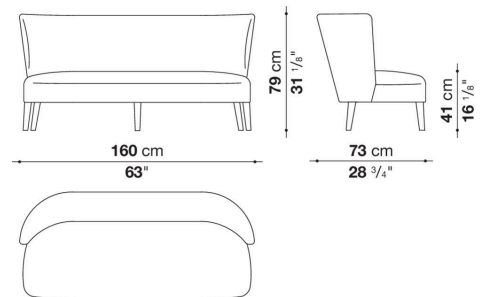

## Technical information

---

Internal frame  
tubular steel and steel profiles  
Internal frame upholstery  
Bayfit® flexible cold shaped polyurethane foam, polyester fibre cover  
Seat cushion upholstery  
shaped polyurethane, sterilized down, polyester fibre cover  
Back cushion (FB40-FB60)  
down feather and polyester fibre, box style typology  
Chaise longue back cushion (2807)  
sterilized down, polyester fibre, polyester fibre cover  
Legs  
thermoplastic material or covered in fabric or leather  
Base-frame  
solid wood  
Ferrules  
thermoplastic material  
Cover  
fabric (blanket stitching) or leather (blanket stitching or raised stitching)

# Technical drawings

**2852T**

**2853T**

**2802BT**

**2802AT**

**2803BT**

**2852CT**

2853CT