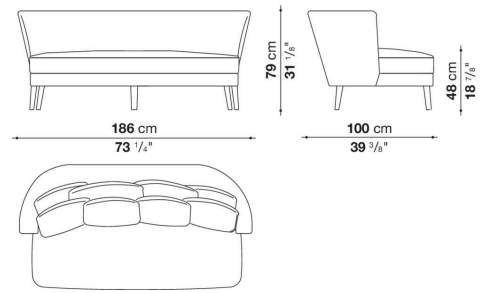

## Technical information

---

Internal frame  
tubular steel and steel profiles  
Internal frame upholstery  
Bayfit® flexible cold shaped polyurethane foam, polyester fibre cover  
Seat cushion upholstery  
shaped polyurethane, sterilized down, polyester fibre cover  
Back cushion (FB40-FB60)  
down feather and polyester fibre, box style typology  
Chaise longue back cushion (2807)  
sterilized down, polyester fibre, polyester fibre cover  
Legs  
thermoplastic material or covered in fabric or leather  
Base-frame  
solid wood  
Ferrules  
thermoplastic material  
Cover  
fabric (blanket stitching) or leather (blanket stitching or raised stitching)

# Technical drawings

**2852T**

**2853T**

**2802BT**

**2802AT**

**2803BT**

**2852CT**

2853CT