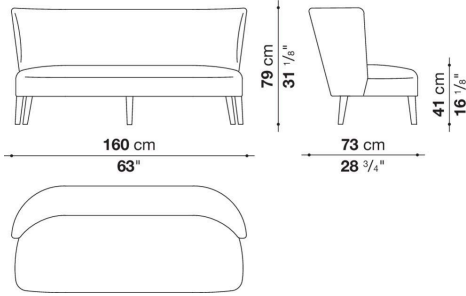

Technical drawings

2852T