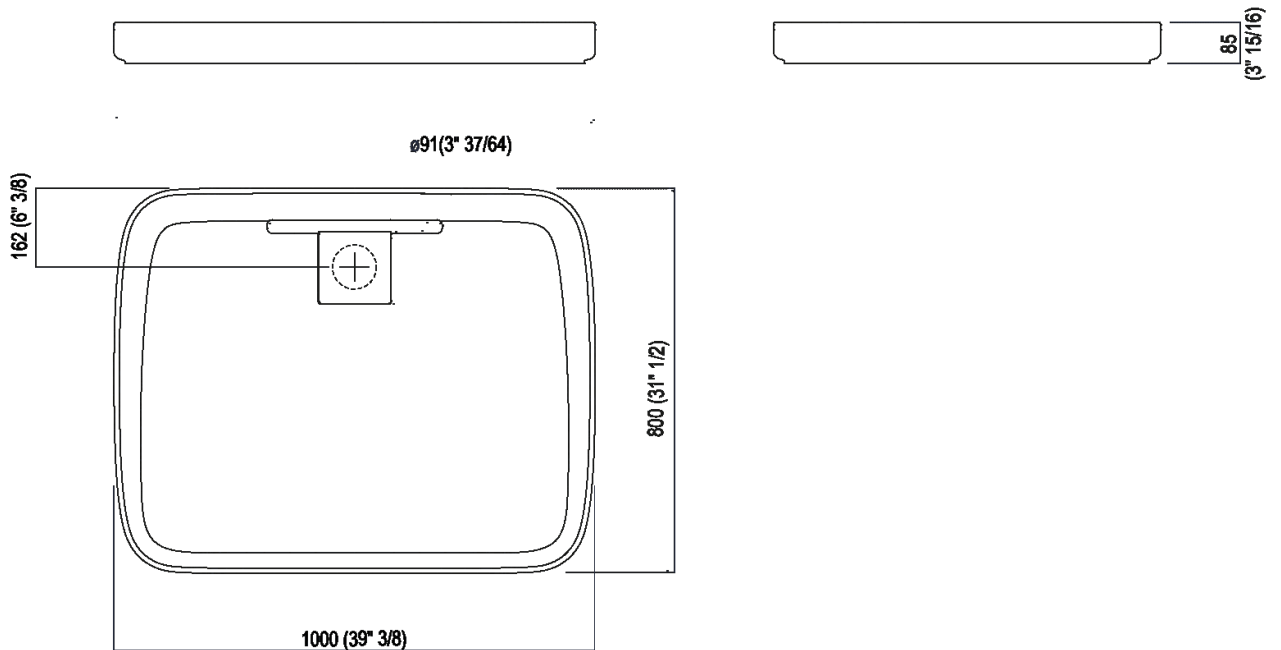

Shower plate complete with waste trap
 APTR0810_

Diego Vencato, Marco Merendi, 2018

Column, tray and shower base realized in
 Cementoskin®.

Finishes

- Cementoskin® dark grey
- Cementoskin® light grey
- Cementoskin® green
- Cementoskin® coffee
- Cementoskin® brick red

Materials

- Concrete

Shower tray realized in Cementoskin (coloured concrete paste) with natural surface and velvety available in different colors. The shower tray evokes the shape of the homonym washbasin.

Height:	8.5 cm	3" 11/32 inches
Length:	100 cm	39" 3/8 inches
Depth:	80 cm	31" 1/2 inches

Note: The material used for the Petra family can be easily cut with standard tools and does not present any difficulties, so the customisations indicated are possible. For easier installation we recommend to use the template for the positioning of the waste trap AKITPZVAS.

Main dimensions

Installation notes