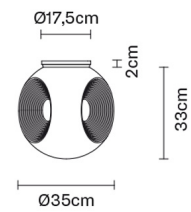

EYES

F34G0100

Matali Crasset

Dimensions

Description

Wall/ceiling lamp with transparent blown glass diffuser. White painted metal structure.

Voltage

220-240V

Socket

1xE27

Material

Glass - Metal

Light source and alternative bulbs

cod. A10230C01

cod. A10231C01

E27 1x11W - LED
Max Watt. 150W

Pendant

Table

Weight Lamp

Net: 4.07 kg

Packaging

Gross weight: 5.26 kg
Volume: 0.106 m³
Number of boxes: 1

Specs

EAC IP40