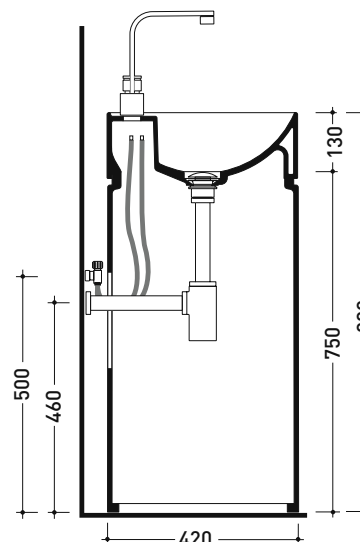

## MTR42P MonoTwin Slim

Wall column-basin 42 cm with single-hole tap ledge  
(floor fixing kit art. 9005 included)

• WITHOUT OVERFLOW • WITH TAP LEDGE

Complements: **Line taps basin:** ONE - NOKÈ - FOLD - X1  
**Line accessories:** TWO - HOOP - NOKÈ - FOLD

Package dim. cm | Weight 47,5 kg | Pz. Pallet n° 4

CE UNI EN 14688 - CL00 Dop-No14688

vista zenitale / zenital view

vista zenitale / zenital view

vista frontale / frontal view

sezione longitudinale / section