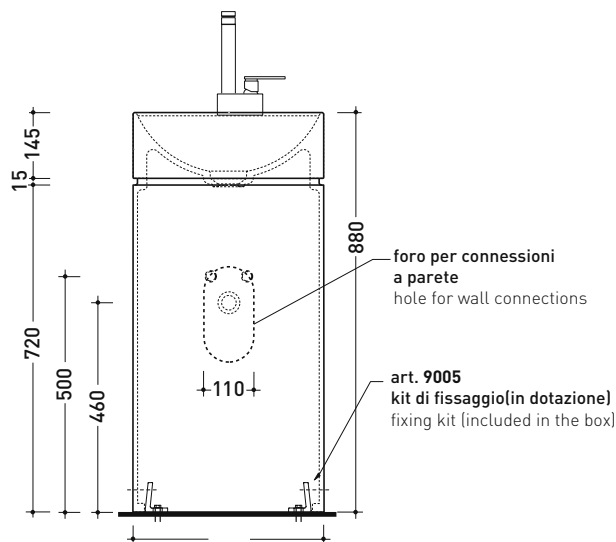

## MTR42P MonoTwin Slim

Wall column-basin 42 cm with single-hole tap ledge  
(floor fixing kit art. 9005 included)

• WITHOUT OVERFLOW • WITH TAP LEDGE

Complements: **Line taps basin:** ONE - NOKÈ - FOLD - X1  
**Line accessories:** TWO - HOOP - NOKÈ - FOLD

Technical accessories: **Chrome siphon (SIFL/CR) - Telescopic chrome siphon (SIFL066)**  
**Stop & Go drain (PLSG)**  
**Ceramic Stop&Go drain (PLCE)**  
**Chrome waste with automatic integrated overflow (PLTPCR)**  
**Waste with automatic integrated overflow and ceramic cover (PLTPCE)**

Package dim. cm | Weight 47,5 kg | Pz. Pallet n° 4

CE UNI EN 14688 - CL00 Dop-No14688

vista zenitale / zenital view

vista zenitale / zenital view

vista frontale / frontal view

sezione longitudinale / section