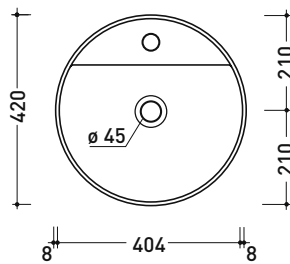

## MTR42P MonoTwin Slim

Wall column-basin 42 cm with single-hole tap ledge  
(floor fixing kit art. 9005 included)

• WITHOUT OVERFLOW • WITH TAP LEDGE

Complements: **Line taps basin:** ONE - NOKÈ - FOLD - X1  
**Line accessories:** TWO - HOOP - NOKÈ - FOLD

Package dim. cm | Weight 47,5 kg | Pz. Pallet n° 4

CE UNI EN 14688 - CL00 Dop-No14688

vista zenitale / zenital view

vista zenitale / zenital view

vista frontale / frontal view

sezione longitudinale / section