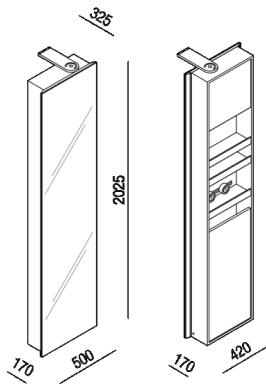

Element with 3 shelves, towel rail and 2 containers with door, inner side  
 P-VOILA-2

Alessandro Andreucci, 2022

**Finishes**

-  Natural oak
-  Brown oak
-  Dark oak
-  Reconstituted with teak finish

**Materials**

-  Wood

Height:	202.5 cm
Width:	50 cm
Depth:	32.5 cm